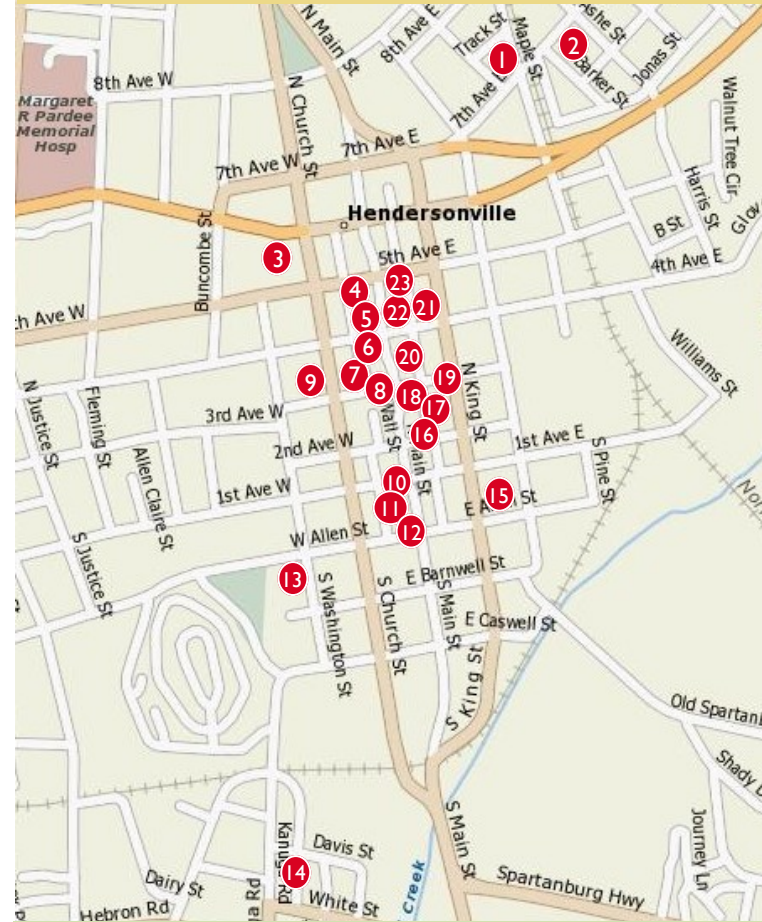

Small Plate Crawl - Passport

Restaurants

- B
- A
- A
- A
- C
- B
- A
- B
- B
- A
- B

- Daddy D's Suber Soulfood* 1
- One Love Jamaican* 2
- Mona Lisa Restaurant* 3
- Champa Sushi & Thai 4
- Flight Wood Grill & Wine Bar 5
- Mountain Deli 6
- Cypress Cellar Cajun 7
- Mike's On Main Street 8
- Inn On Church Street* 9
- Sq I Bistro 10
- Savannah's Tea Room & Café 11

Hours	
A	11:30AM to 9:00PM
B	11:30AM to 3:00PM
C	5:00PM to 9:00PM

Restaurants punch box after purchase for prize drawing

after apples

small plate crawl

Sponsored by:

Hendersonville Epicurean
<http://hendersonvilleepicurean.blogspot.com>

- A
- C
- B
- C
- A
- A
- A
- B
- A
- B
- A
- B
- C
- A

**Buy plates at 5 or more restaurants to be eligible for prize drawing. Winners notified by email.
 *Include this location in the 5 or more restaurants to double prize winning chances!